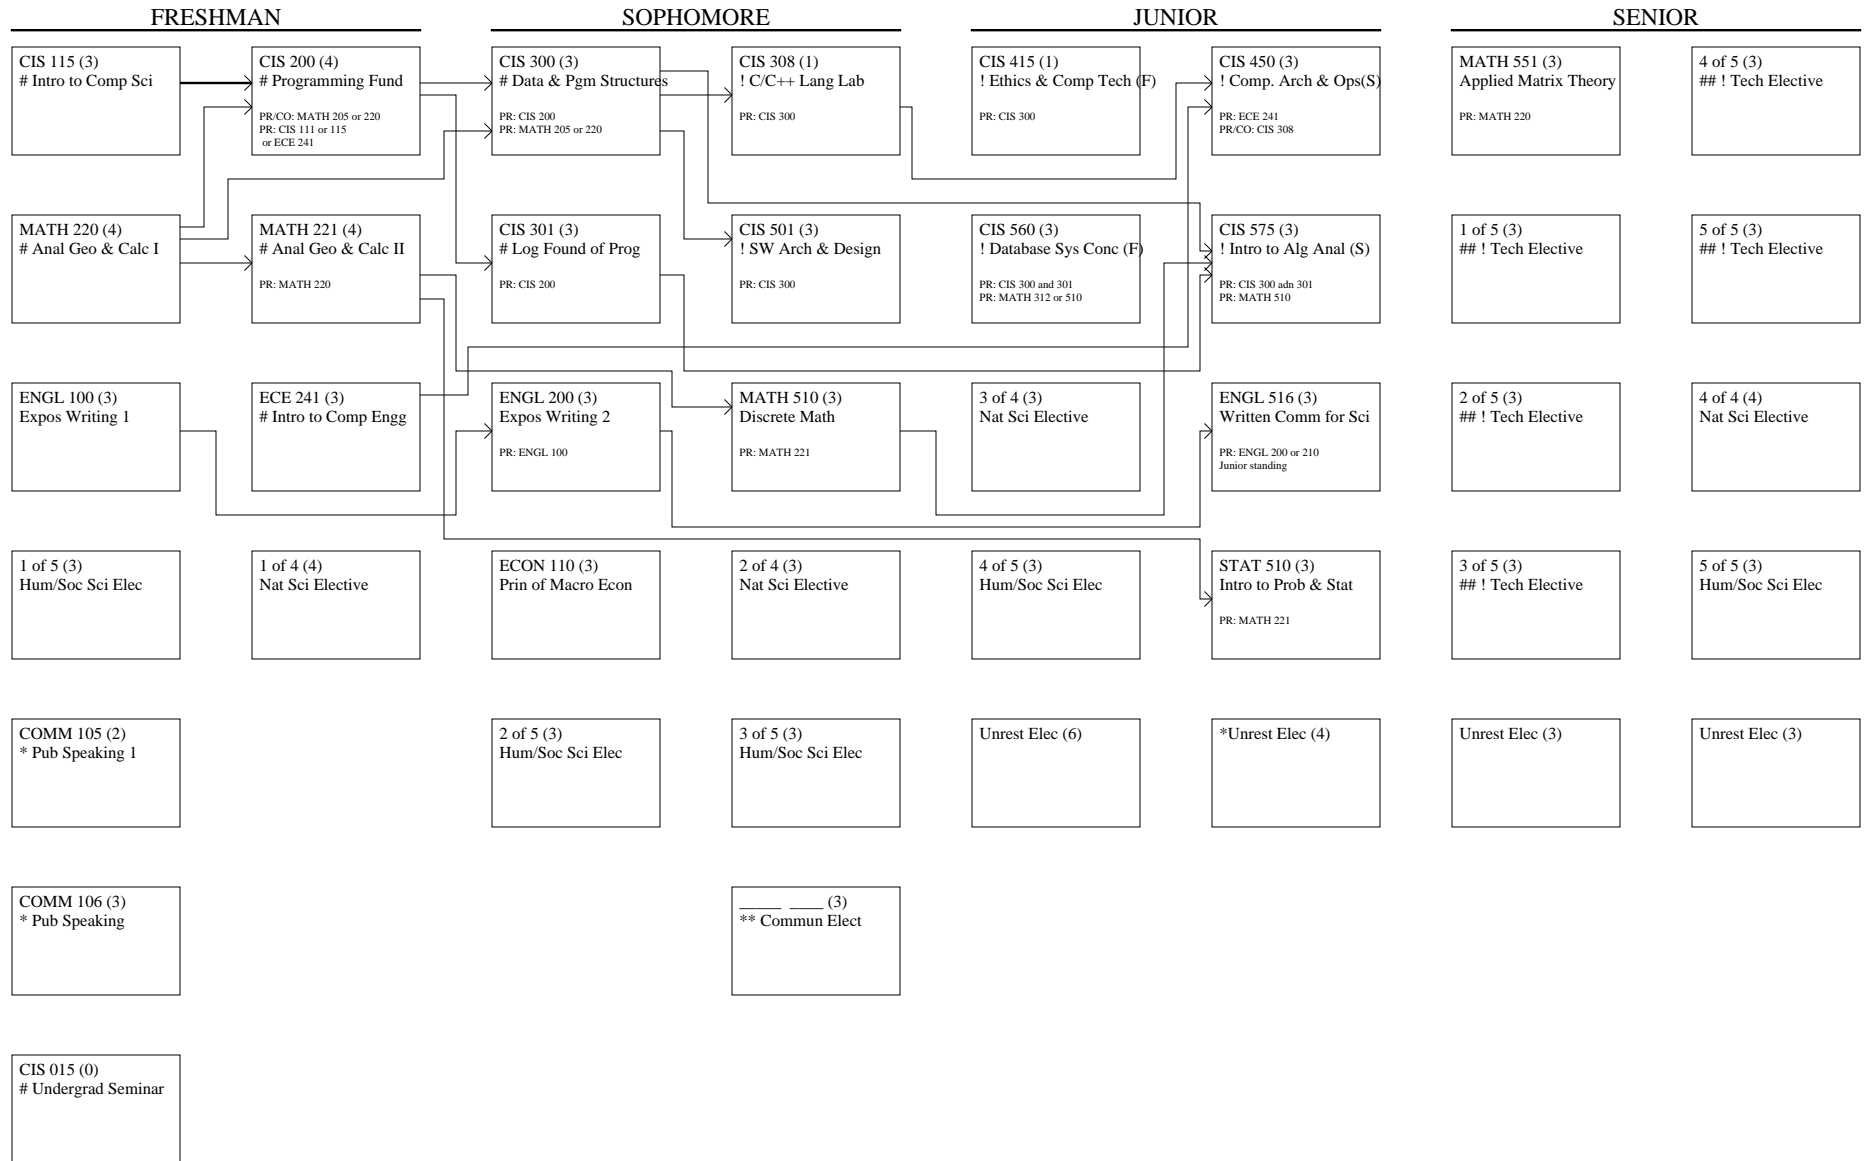

COMPUTER SCIENCE (124 hours)

Effective Fall 2017

DOE:
Class:
Flowchart: 26
Hours:

Advisor:
Printed:

* Students may take either COMM 105 or COMM 106; extra hour from CIS 106 will go into Unrestricted Electives.
 ** Communications elective from: COMM 322, 326, MANGT 420, THIRE 261, 265
 # Course is part of pre-professional program; must be completed with C or better.
 ## Technical electives must include either CIS 505 or CIS 640, either CIS 520 or CIS 625, either CIS 598 or CIS 642 and CIS 643, and additional courses (see advisor) to total 15 hours.
 ! Professional program course; must be admitted to professional program to enroll in course.
 (S) Spring Only Class
 (F) Fall Only Class